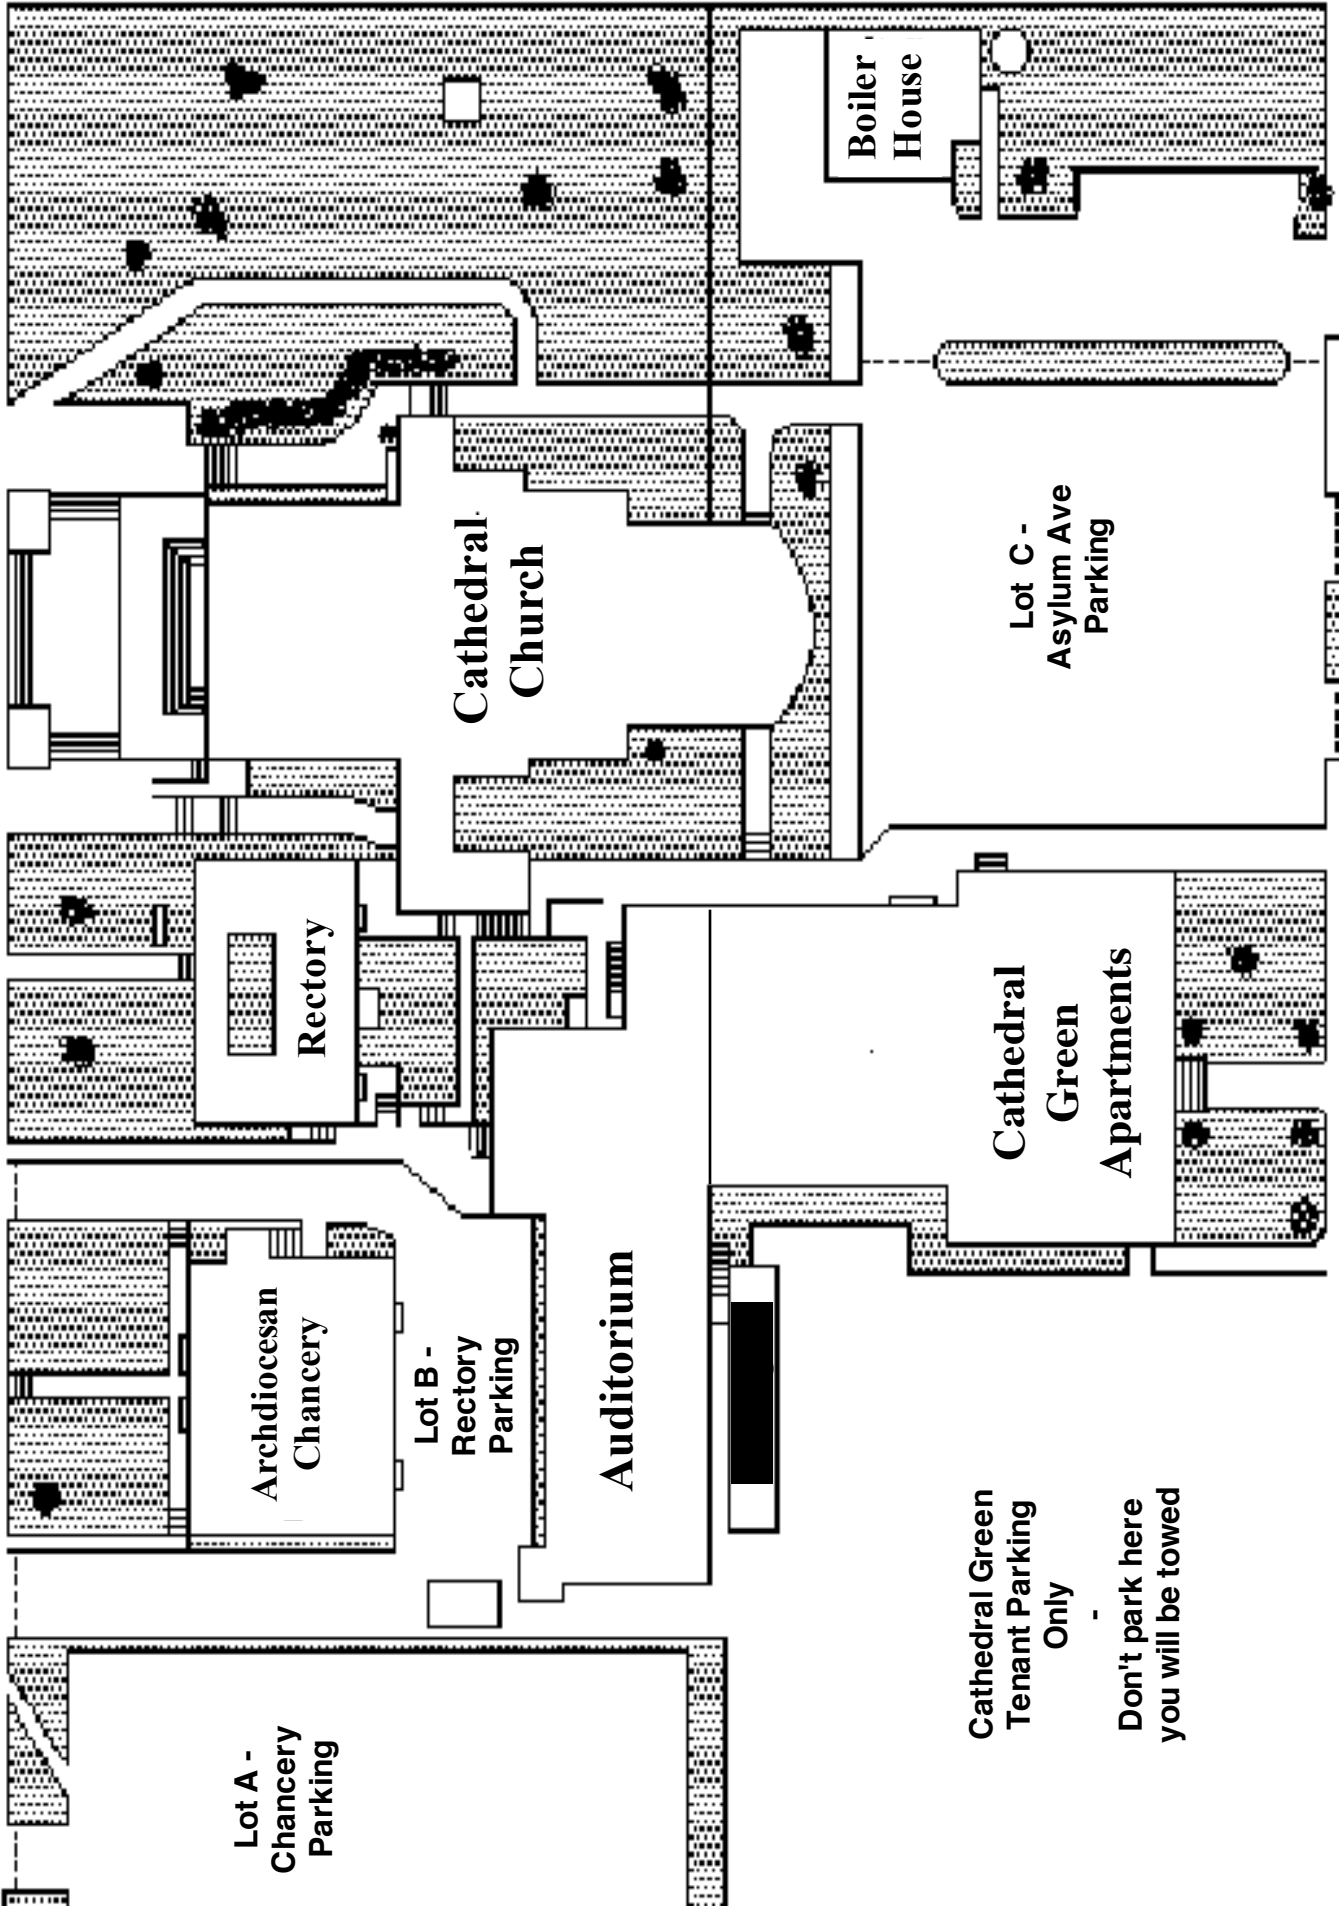

Farmington Avenue

Lot A -  
Chancery  
Parking

Archdiocesan  
Chancery

Lot B -  
Rectory  
Parking

Auditorium

Rectory

Cathedral  
Church

Boiler  
House